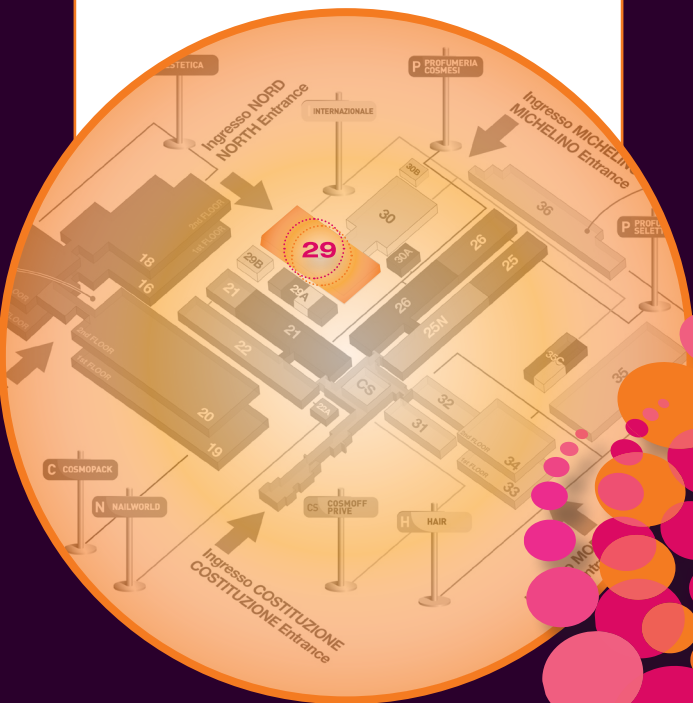

See you

at the Cosmoprof booth

E24-F23-A in Hall 29

18-21th March, 2011

9:30am-6:30pm

Invitation does not include an entry ticket to the Cosmoprof